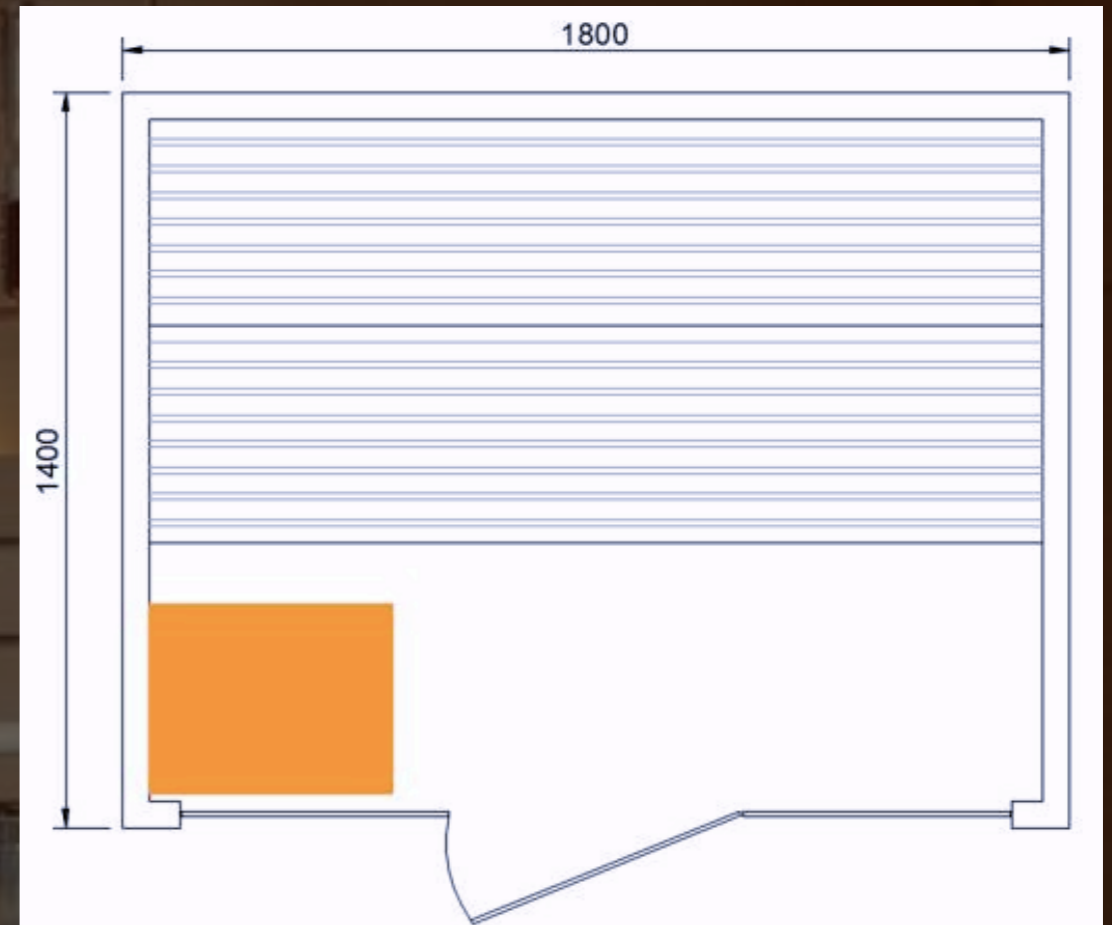

C5

Indoor Traditional Big Sauna