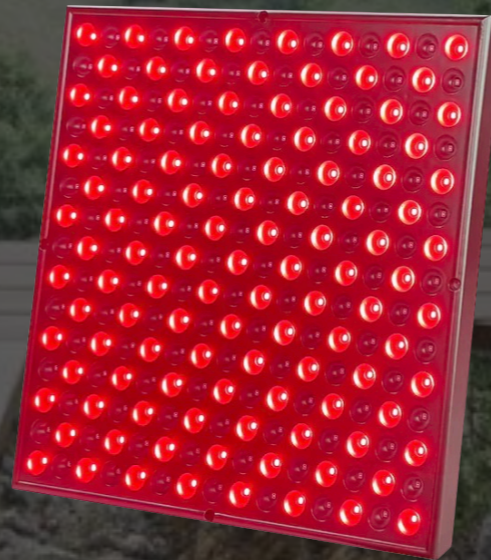

Red Light Panel

$250