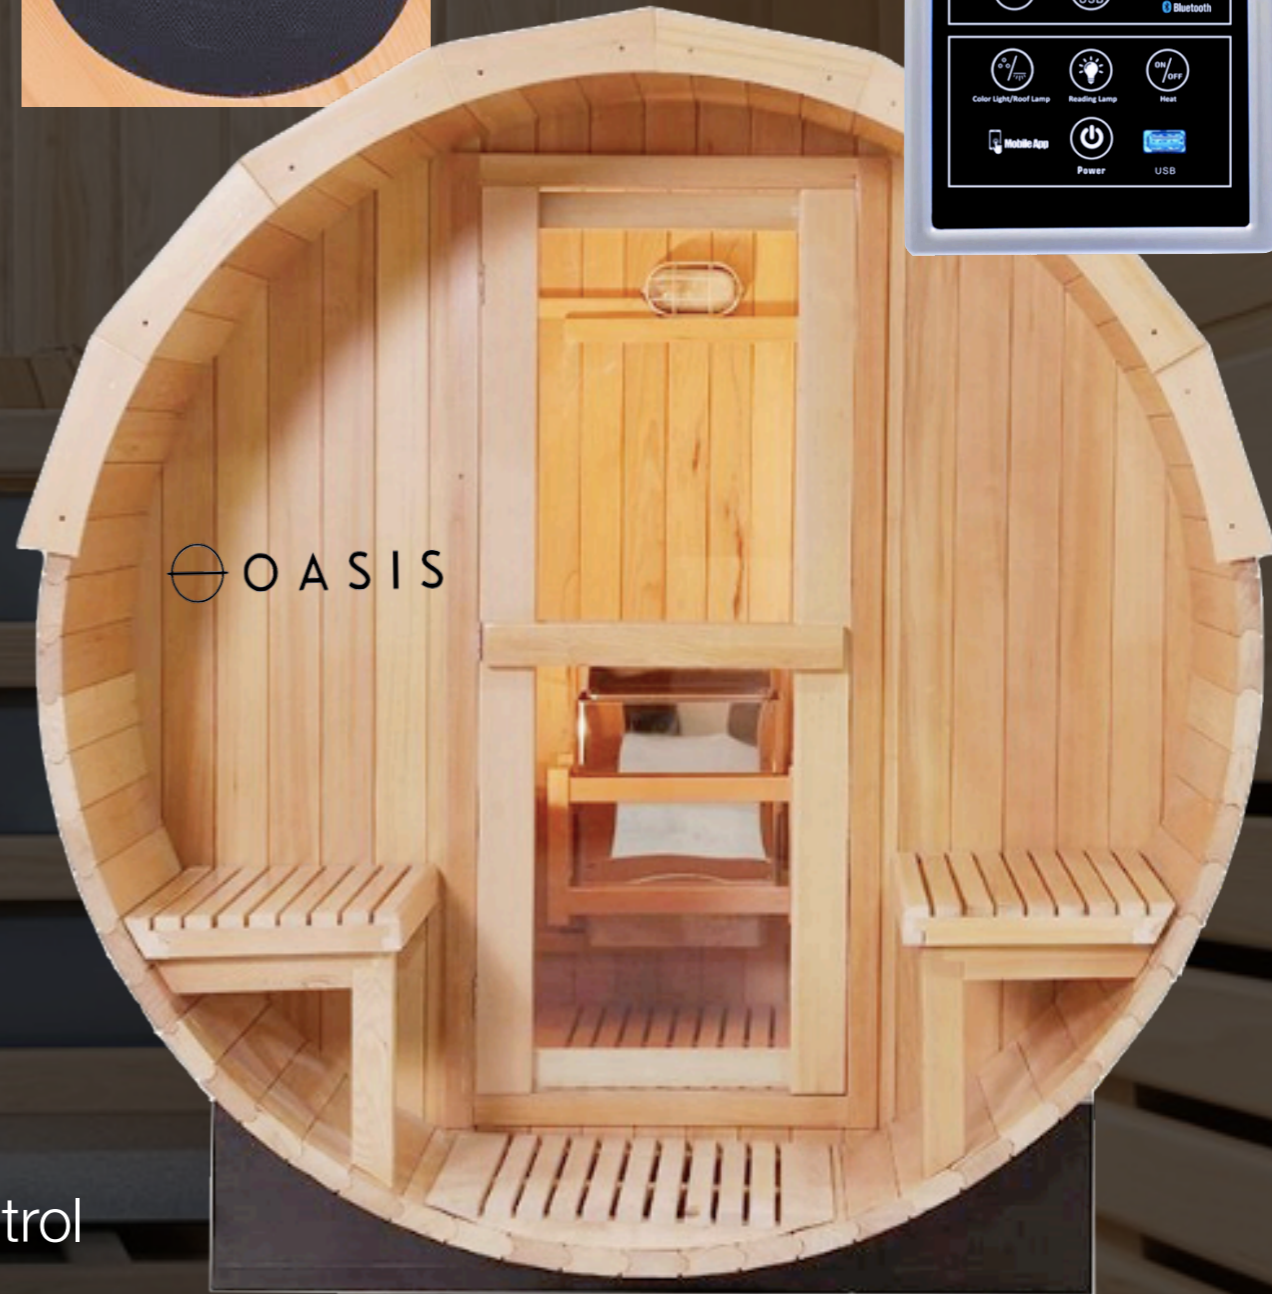

 4-6 person

 **Medidas 1,80m x 2,40m**

 Voltage 220V

 Power 6000W

 Heater Traditional Sauna Stoves

 Temperature 15-90°C / 0-180 minutes

 Bluetooth Speakers & USB - Mobile APP Control

 Towel rack, bucket and scoop, sand timer

A2 Panoramic BARREL

 6-8 person

 Medidas 1,80m x 2,40m

 Voltage 220V

 Power 6000W

 Heater Traditional Sauna Stoves

 Temperature 15-90°C / 0-180 minutes

 Bluetooth Speakers & USB - Mobile APP Control

 Power 4500W

 Heater Traditional Sauna Stoves

 Temperature 15-90°C / 0-180 minutes

 Bluetooth Speakers & USB - Mobile APP Control

 External light, bucket and scoop, sand timer

 Color-therapy lights

INDOOR HAVEN